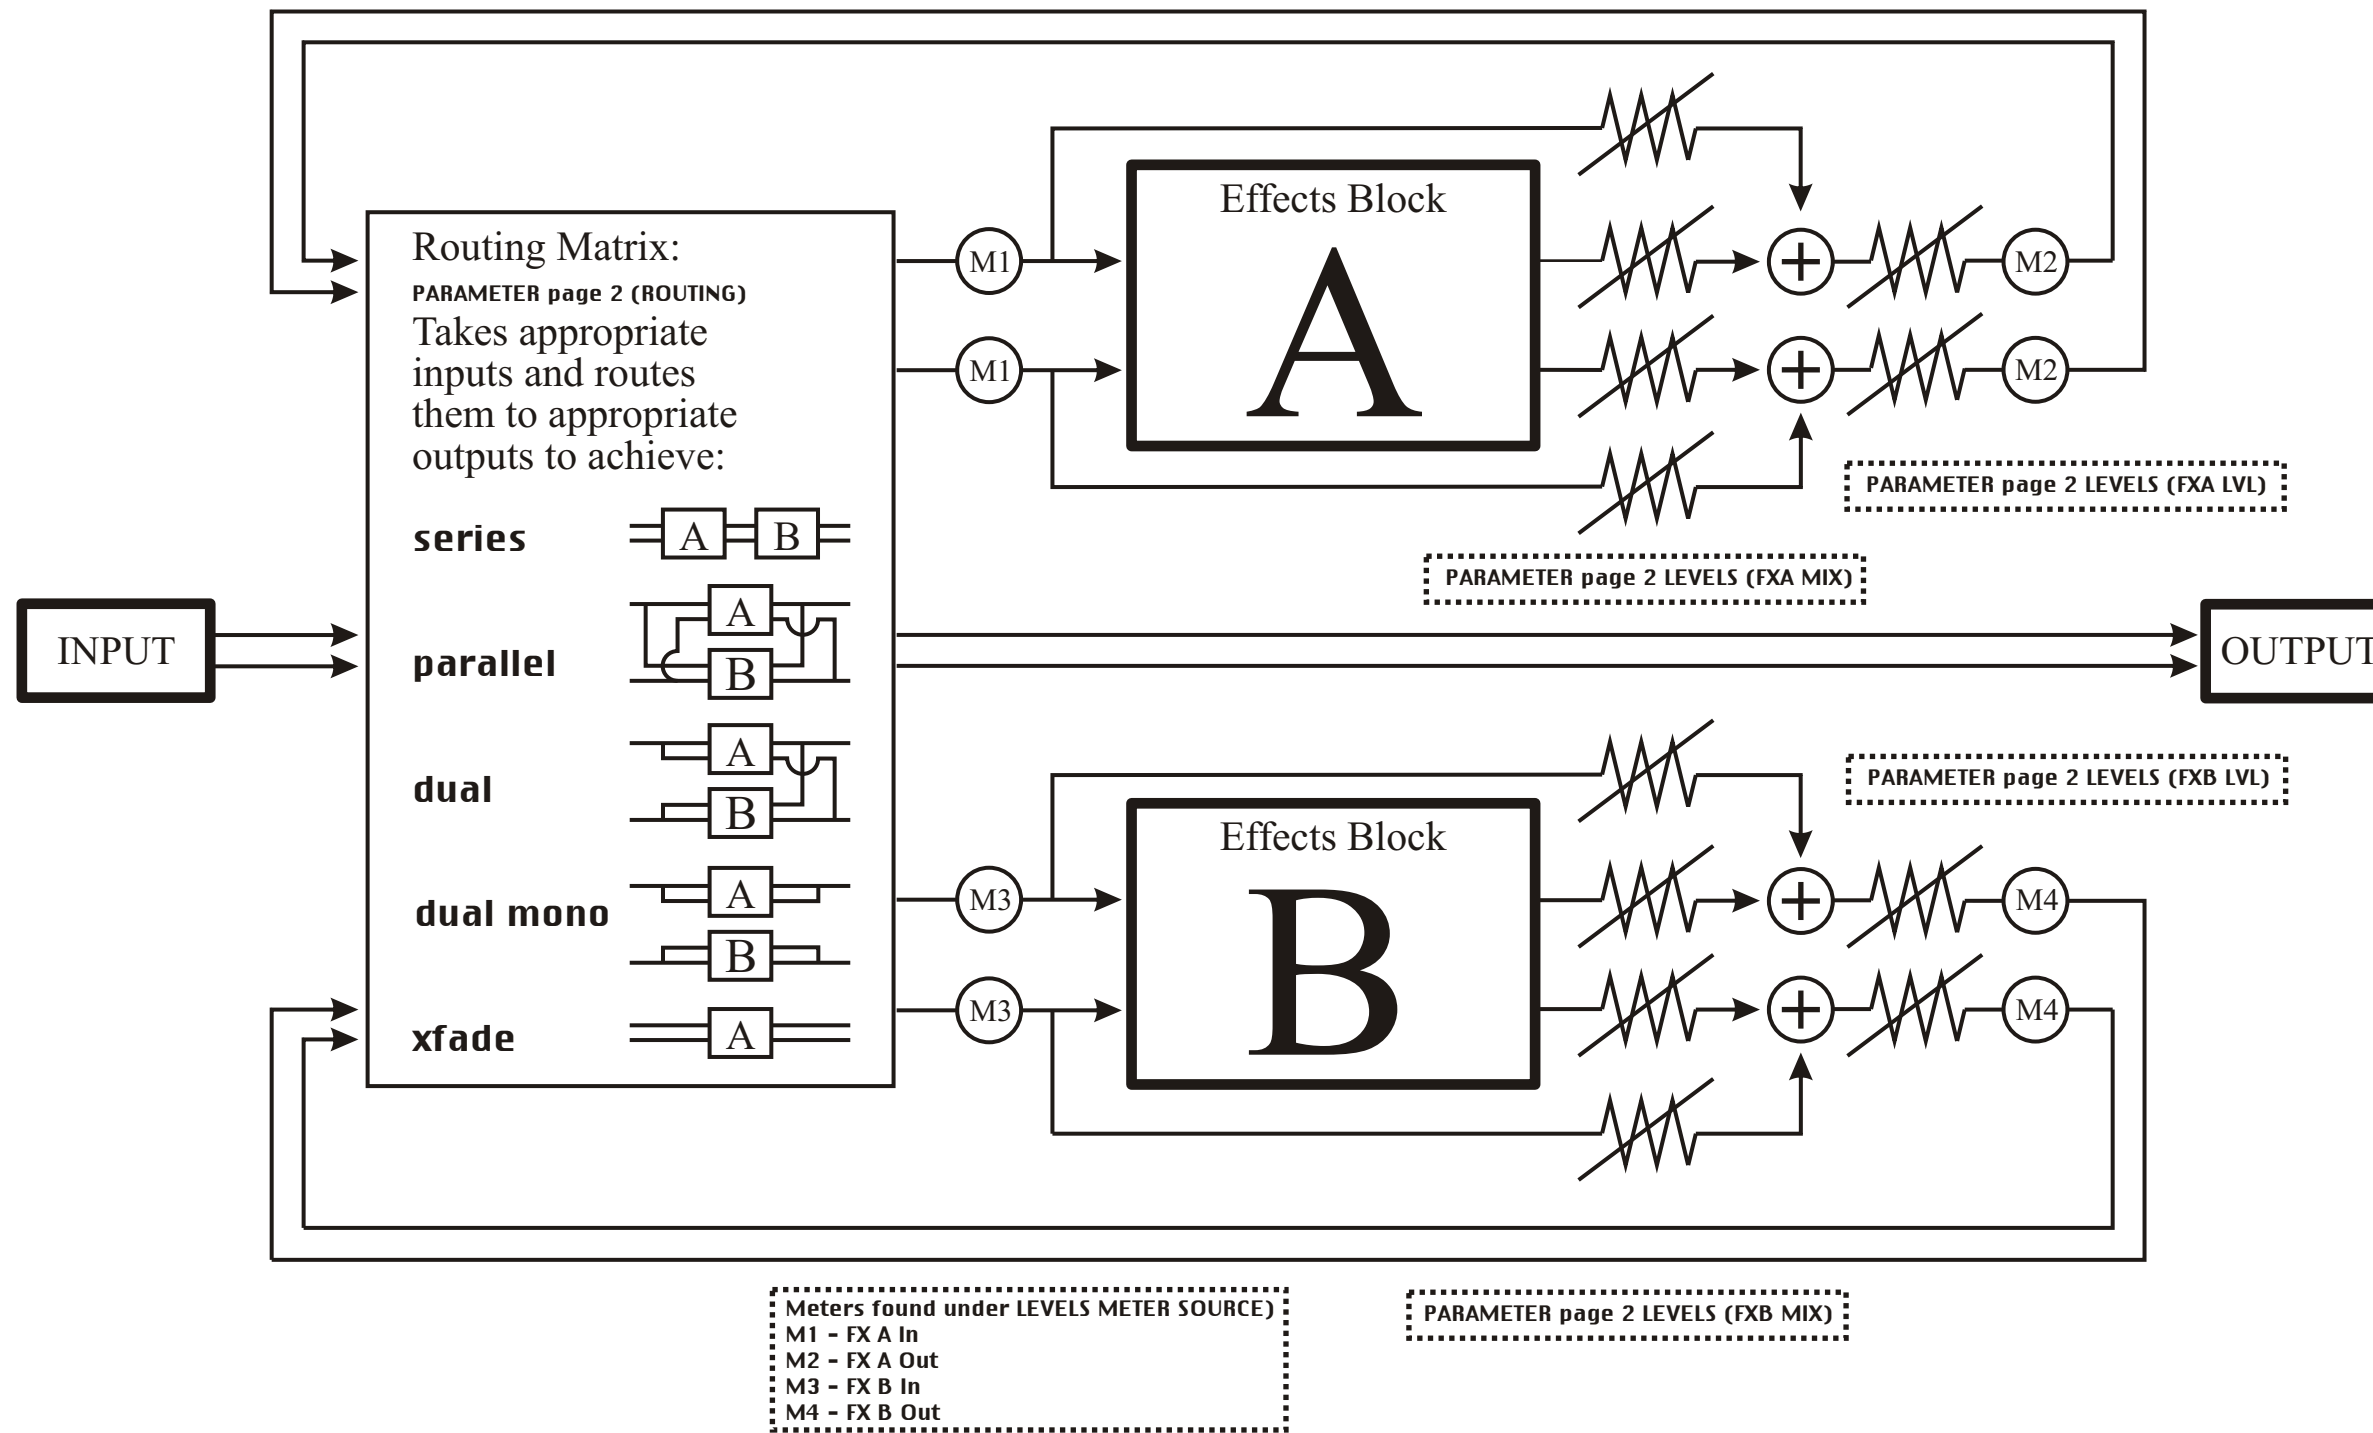

Eclipse System Signal Flow

Eclipse Program Signal Flow